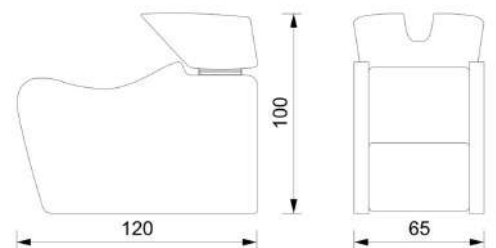

EROGATORE DI OZONO INCORPORATO,LAVELLO EXTRA LARGE
OZONE GENERATOR INTEGRATED,EXTRA LARGE BASIN
GENERADOR DE OZONO INTEGRADO,PICA EXTRA LARGE

art.3210/O

EROGATORE DI OZONO INCORPORATO,LAVELLO EXTRA LARGE,
POGGIAGAMBE ELETTRICO
OZONE GENERATOR INTEGRATED,EXTRA LARGE BASIN,
ADJUSTING LEG REST BY ELECTRONICS
GENERADOR DE OZONO INTEGRADO,PICA EXTRA LARGE,
AREPOSAPIERNAS ELÉCTRICO

art.3211/O