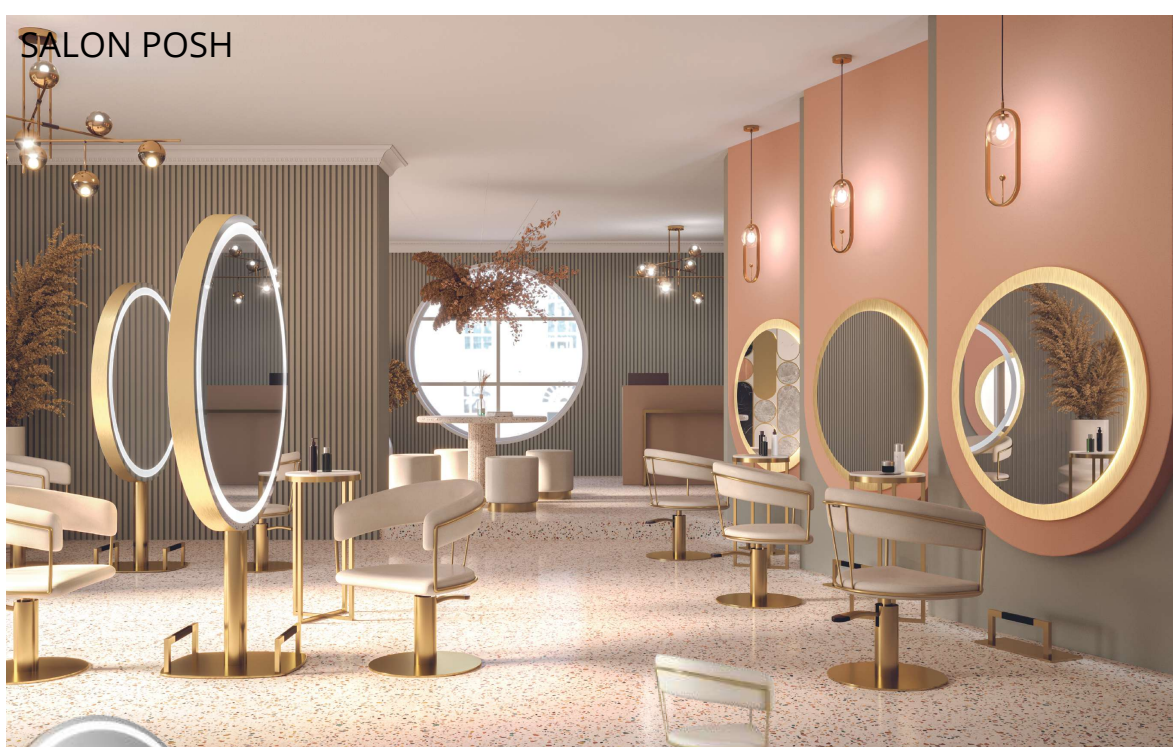

art.3212/O

SALON POSH

art.4019 POSH

D:120cm

~~1.100 €~~

825 €

Poggiapiedi non incluso
Footrest not included
Apoja pies no incluido

ART 7300/D POGGIPIEDI